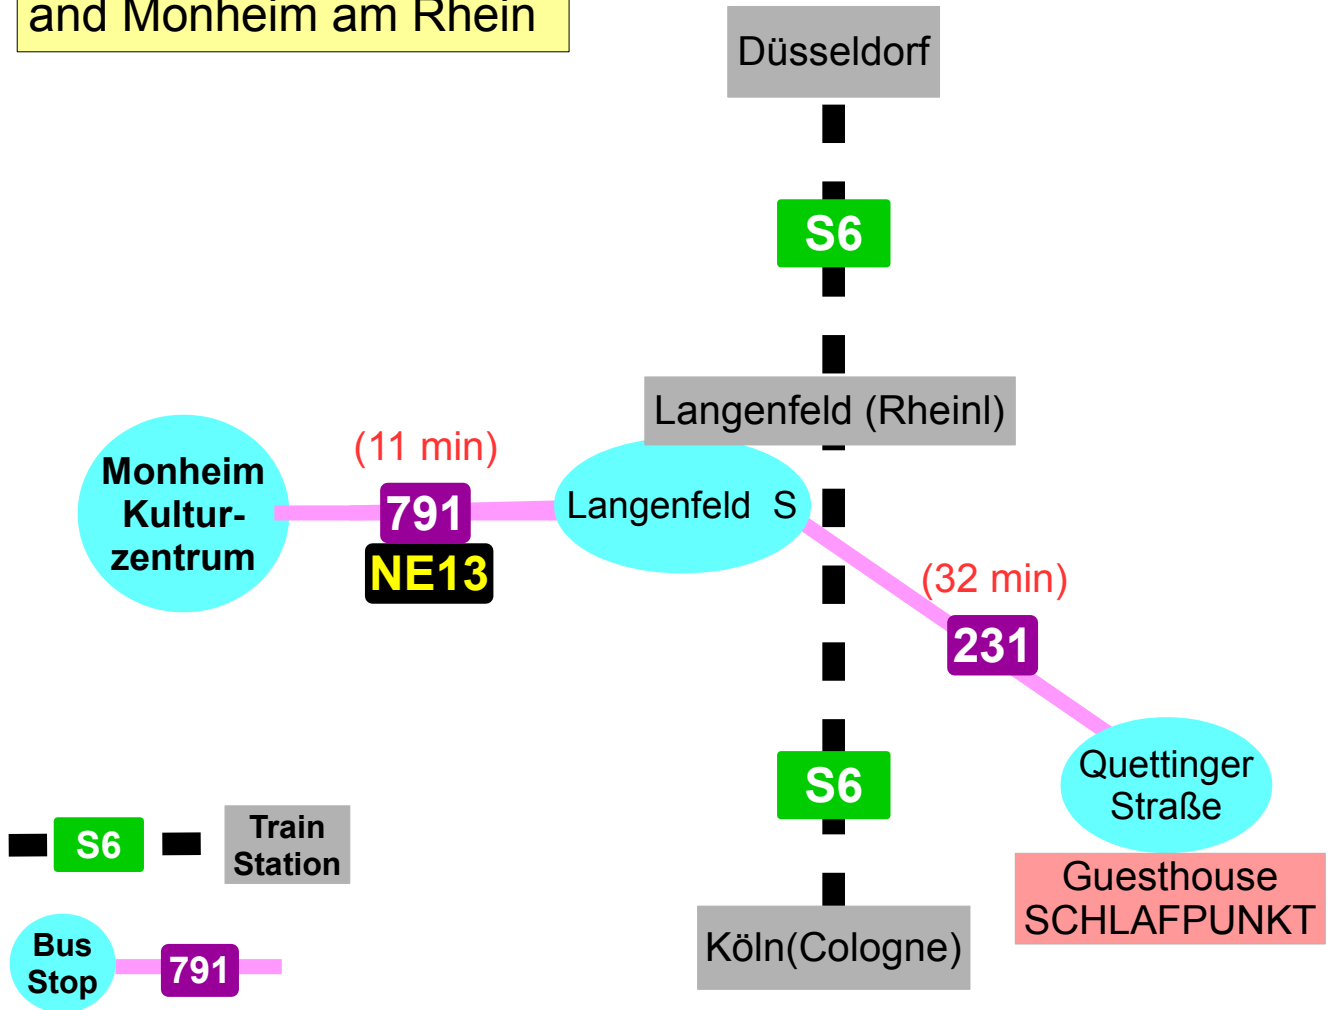

Bus connection between
Guesthouse Schlafpunkt
and Monheim am Rhein

The Buses go **every 20 min.**
at night and Sundays every 30 min.
The Line **NE13** only goes after 8 p.m.